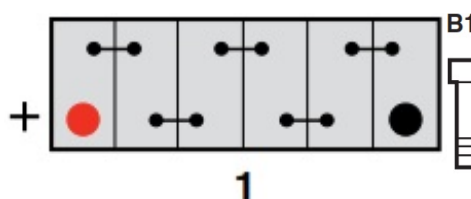

#### Container Features

Case Type	US Group 75R FT
Cell Layout	1
Hold Down	B1
State of Charge Indicator	✓
Handles	✓
End Venting	✓
Lid Type	SMF Double Lid

#### Cell Assembly Layout