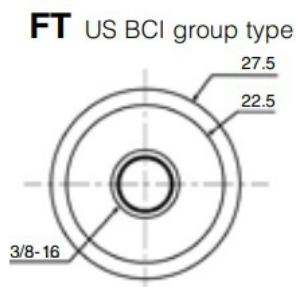

Terminal Type